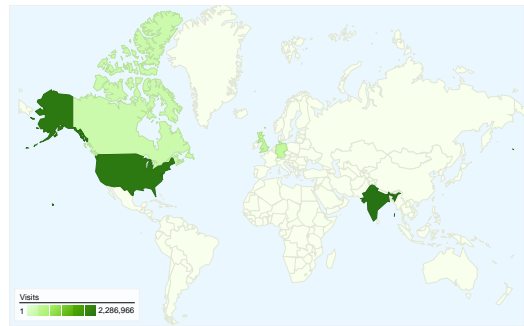

Site Usage

9,414,674 Visits

83.93% Bounce Rate

12,675,311 Pageviews

00:01:15 Avg. Time on Site

1.35 Pages/Visit

41.58% % New Visits

Visitors Overview

Visitors
4,503,570

Map Overlay

Traffic Sources Overview

- **Search Engines**
9,018,487.00 (95.79%)
- **Direct Traffic**
211,184.00 (2.24%)
- **Referring Sites**
184,997.00 (1.96%)
- **Other**
6 (> 0.00%)

Top Traffic Sources

Sources	Visits	% visits	Keywords	Visits	% visits
google (organic)	8,900,371	94.54%	(other)	2,060,324	30.18%
(direct) ((none))	211,184	2.24%	(not provided)	1,828,935	26.79%
bing (organic)	62,469	0.66%	javascript map	4,640	0.07%
javaranch.com (referral)	61,684	0.66%	java.library.path	2,851	0.04%
yahoo (organic)	30,121	0.32%	java.net.connectexception:	2,824	0.04%

9,414,674 visits came from 219 countries/territories

Site Usage

Country/Territory	Visits	Pages/Visit	Avg. Time on Site	% New Visits	Bounce Rate
Visits 9,414,674 % of Site Total: 100.00%	Pages/Visit 1.35 Site Avg: 1.35 (0.00%)	Avg. Time on Site 00:01:15 Site Avg: 00:01:15 (0.00%)	% New Visits 40.87% Site Avg: 41.58% (-1.71%)	Bounce Rate 83.93% Site Avg: 83.93% (0.00%)	
India	2,286,966	1.39	00:01:23	39.99%	81.81%
United States	2,182,948	1.42	00:01:24	43.77%	83.87%
United Kingdom	400,263	1.41	00:01:13	41.65%	85.43%
Germany	376,278	1.25	00:00:56	38.33%	86.27%
Canada	267,796	1.40	00:01:16	42.56%	84.57%
France	252,979	1.20	00:00:56	39.33%	86.11%
Brazil	197,338	1.26	00:01:07	40.58%	84.44%
Italy	197,033	1.26	00:01:10	37.37%	84.00%
Spain	191,907	1.25	00:01:07	38.12%	84.37%