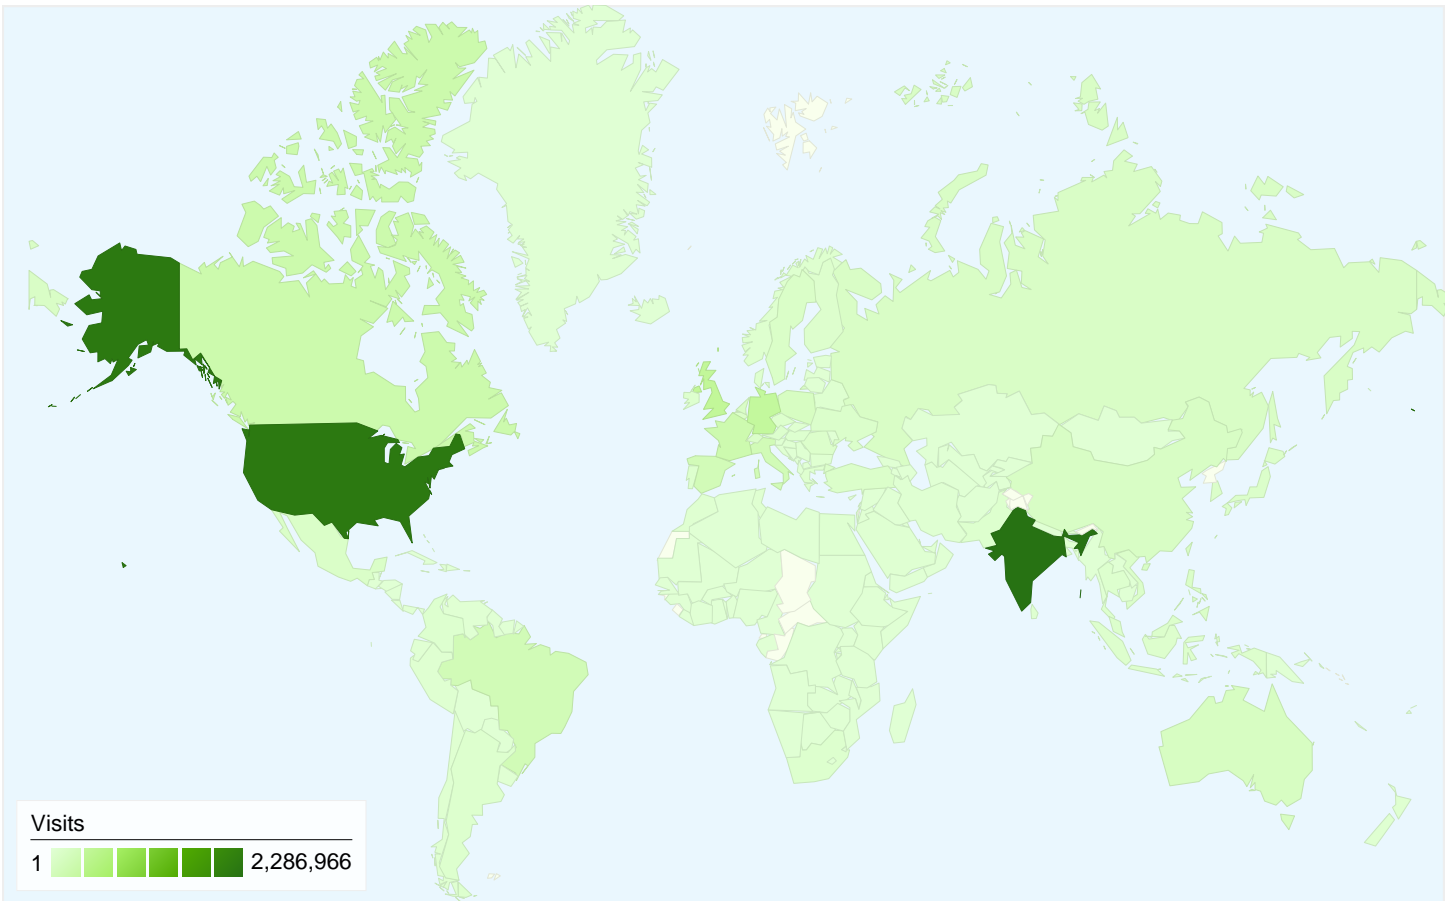

Visitors
4,503,570

Map Overlay

Traffic Sources Overview

- **Search Engines**
9,018,487.00 (95.79%)
- **Direct Traffic**
211,184.00 (2.24%)
- **Referring Sites**
184,997.00 (1.96%)
- **Other**
6 (> 0.00%)

Browser	Visits	% visits
Firefox	3,761,833	39.96%
Chrome	3,192,541	33.91%
Internet Explorer	1,898,695	20.17%
Safari	294,845	3.13%
Opera	135,653	1.44%

All traffic sources sent a total of 9,414,674 visits

Top Traffic Sources

Sources	Visits	% visits	Keywords	Visits	% visits
google (organic)	8,900,371	94.54%	(other)	2,060,324	30.18%
(direct) ((none))	211,184	2.24%	(not provided)	1,828,935	26.79%
bing (organic)	62,469	0.66%	javascript map	4,640	0.07%
javaranch.com (referral)	61,684	0.66%	java.library.path	2,851	0.04%
yahoo (organic)	30,121	0.32%	java.net.connectexception:	2,824	0.04%

9,414,674 visits came from 219 countries/territories

Site Usage

Country/Territory	Visits	Pages/Visit	Avg. Time on Site	% New Visits	Bounce Rate
Visits 9,414,674 % of Site Total: 100.00%	Pages/Visit 1.35 Site Avg: 1.35 (0.00%)	Avg. Time on Site 00:01:15 Site Avg: 00:01:15 (0.00%)	% New Visits 40.87% Site Avg: 41.58% (-1.71%)	Bounce Rate 83.93% Site Avg: 83.93% (0.00%)	
India	2,286,966	1.39	00:01:23	39.99%	81.81%
United States	2,182,948	1.42	00:01:24	43.77%	83.87%
United Kingdom	400,263	1.41	00:01:13	41.65%	85.43%
Germany	376,278	1.25	00:00:56	38.33%	86.27%
Canada	267,796	1.40	00:01:16	42.56%	84.57%
France	252,979	1.20	00:00:56	39.33%	86.11%
Brazil	197,338	1.26	00:01:07	40.58%	84.44%
Italy	197,033	1.26	00:01:10	37.37%	84.00%
Spain	191,907	1.25	00:01:07	38.12%	84.37%